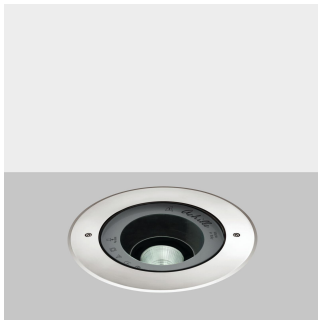

Achille 320 LED 18W 3000K CRI85

Design: Studio Tecnico Ivela

IP 67 IK 10

Product Code

147900

Color

Stainless steel

General specifications

Product type	Outdoor recessed
Mounting type	Ground - recessed
Mounting location	Ground
Indoor/Outdoor light	Outdoor
Description	It is a recessed uplight, flush with the ground, suitable for vehicles and pedestrian traffic, it is designed with materials that preserve them from the aggression of oxidizing agents, IP67. The optics are symmetrical, adjustable +/- 15°. A range of professional optics are available as accessories, to get different beam angles. Recessed housing to be ordered separately.

Physical specifications

Body	Housing and recessed housing in high-resistant thermoplastic material
Optic device	Mirror metallized technopolymer
Mechanical load (kg)	3000
Gasket	Silicone
Safety glass	Tempered outer glass 15mm, inner glass 4mm
Screws	Stainless steel
Frame	Stainless steel

Optical specifications

Light distribution	Symmetric
Emission	Direct
Aiming	Tilttable
Light beam	30°

Weight and dimension

Height (mm)	361
Diameter (mm)	320
Recessed depth (mm)	365
Temperature max (°C)	35
Weight (Kg)	7.2