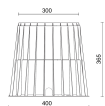

Optical specifications

Light distribution	Symmetric
Emission	Direct
Aiming	Tilttable
Light beam	30°

Weight and dimension

Height (mm)	361
Diameter (mm)	320
Recessed depth (mm)	365
Temperature max (°C)	35
Weight (Kg)	7.2

Product Code	28-3141-31
Name	Professional optic device XW
Light beam	70°
Finishing	White

Product Code	28-3957-30
Name	Snoot

Product Code	28-3959-30
Name	Honeycomb
Finishing	Black painted

Product Code	160348
Name	Recessed housing
Diameter (mm)	400