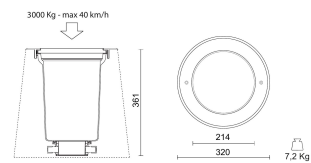

Achille 320 LED 18W 3000K CRI85

Design: Studio Tecnico Ivela

IP 67 IK 10

Product Code

147900

Color

Stainless steel

General specifications

Product type	Outdoor recessed
Mounting type	Ground - recessed
Mounting location	Ground
Indoor/Outdoor light	Outdoor
Description	It is a recessed uplight, flush with the ground, suitable for vehicles and pedestrian traffic, it is designed with materials that preserve them from the aggression of oxidizing agents, IP67. The optics are symmetrical, adjustable +/- 15°. A range of professional optics are available as accessories, to get different beam angles. Recessed housing to be ordered separately.

Applications

Monuments , Gardens , Façades of buildings , Architectural and natural settings

Lighting specifications

i Stated L.O.R. and delivered lumens values are related to standard beam angle versions

Lamp description	LED 2500lm 18W 3000K CRI85
Nominal lumens on thermal regime (lm)	2500
LOR	85
Delivered lumen (lm)	1944
System wattage (W)	21,2
Watt source (W)	18
Color temperature (K)	3000
CRI	CRI 85
Lamp type	COB LED
Average lamp life (h)	L80B10 50.000
Photobiological risk group	RG1

Physical specifications

Body	Housing and recessed housing in high-resistant thermoplastic material
Optic device	Mirror metallized technopolymer
Mechanical load (kg)	3000
Gasket	Silicone
Safety glass	Tempered outer glass 15mm, inner glass 4mm
Screws	Stainless steel
Frame	Stainless steel

Electrical specifications

Driver availability	Included
Driver mounting	Integrated
Voltage (V)	220/240
Frequency (Hz)	50/60
Cable gland	M20X1,5 in nickel-plated brass
Supply cable	H07RN-F D. 7-12 mm

Power tolerance ± 5% - Luminous flux tolerance ± 5% - Measurement uncertainty ± 10% - Ta: 25°C